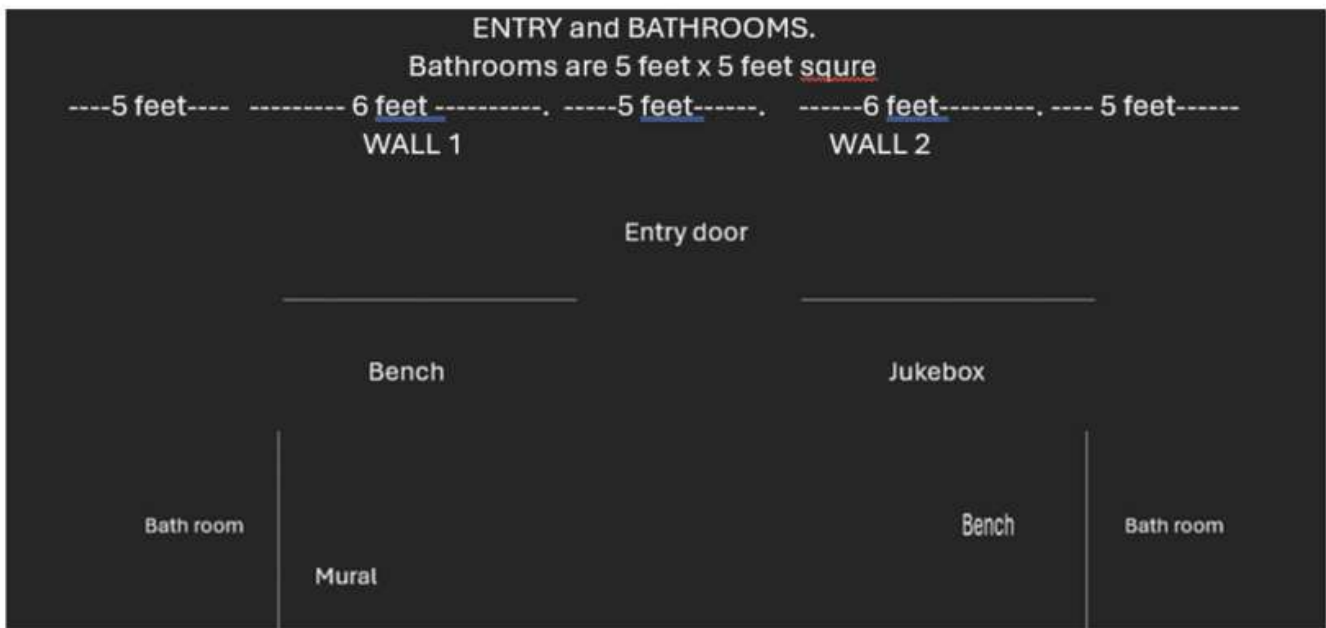

Equipment costs for items around bathrooms

WALL 1 has seating Bench and nothing else it is 6 feet across

The OTHER bench is just 5 feet as bathroom is 5 feet deep.

This is the service counter area.

What remains is Jukebox: \$643.99

And the cooler next to right side bathroom as one enters for the To-go casseroles, crockpot items, and chicken, tuna, macaroni, shrimp salads.

This is 54" wide

27" W x 31" D x 31.9 H (29.65 H with wheels removed)

Need two side by side so we have 54 inches – for 60 inch wall on side of bathroom

<http://www.hoshizaki.com/docs/color-specs/UF27B-GLP01.pdf>

Hoshizaki UF27B-GLP01