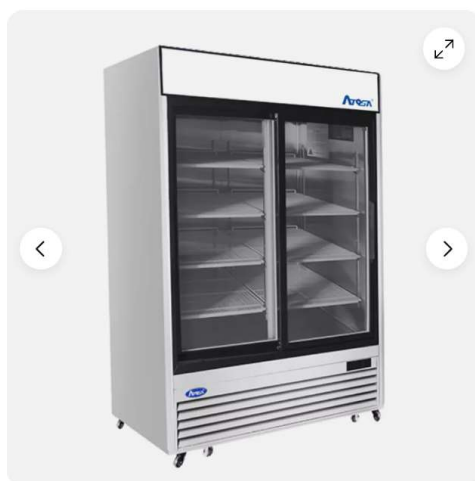

Equipment costs for items around bathrooms

WALL 1 has seating Bench and nothing else it is 6 feet across

The OTHER bench is just 5 feet as bathroom is 5 feet deep.

This is the service counter area.

What remains is Jukebox: \$643.99

### Graceland XXL BT Jukebox Bluetooth USB SD AUX CD UKW/MW

Brand: [Auna](#) | ★★★★★ 5.0/5 (1 review) | [To share](#)

**643<sup>99</sup>**

Most shown price ~~661.99~~ ⓘ

You save 3%

12 weeks ⓘ

Resell [Berlin Brands Group](#) 8.5

And the cooler next to right side bathroom as one enters for the To-go casseroles, crockpot items, and chicken, tuna, macaroni, shrimp salads.

This is 54" wide

### Atosa MCF8709GR, 2 GLASS SLIDING Door Cooler WITH 5 YEARS PARTS & LABOR!!!

[SHOOK SALES](#) (535)  
100% positive [Seller's other items](#) [Contact seller](#)

**US \$3,969.00**

No Interest if paid in full in 6 mo on \$99+ with [PayPal Credit](#)\*