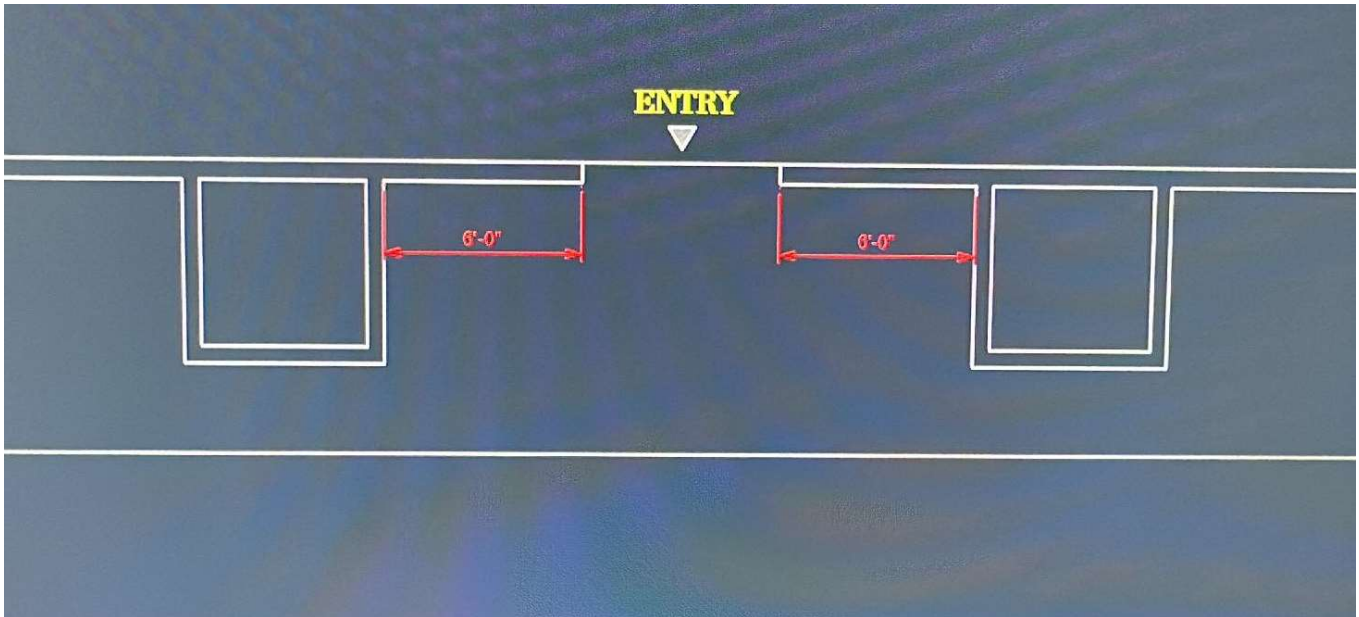

Equipment costs for items around bathrooms

WALL 1 has seating Bench and nothing else it is 6 feet across

The OTHER bench is just 5 feet as bathroom is 5 feet deep.

This is the service counter area.

What remains is Jukebox: \$643.99

27" W x 31" D x 31.9 H (29.65 H with wheels removed)

Need two side by side so we have 54 inches – for 60 inch wall on side of bathroom

<http://www.hoshizaki.com/docs/color-specs/UF27B-GLP01.pdf>

Hoshizaki UF27B-GLP01

01

Wheels will be removed and this will sit atop fruit punches cooler

Product Dimensions:

- Width: 27 Inches
- Depth: 31 Inches
- Height: 31.9 Inches

Hoshizaki UF27B-GLP01, 27" 1 Glass Door Undercounter Freezer, Steelheart Series